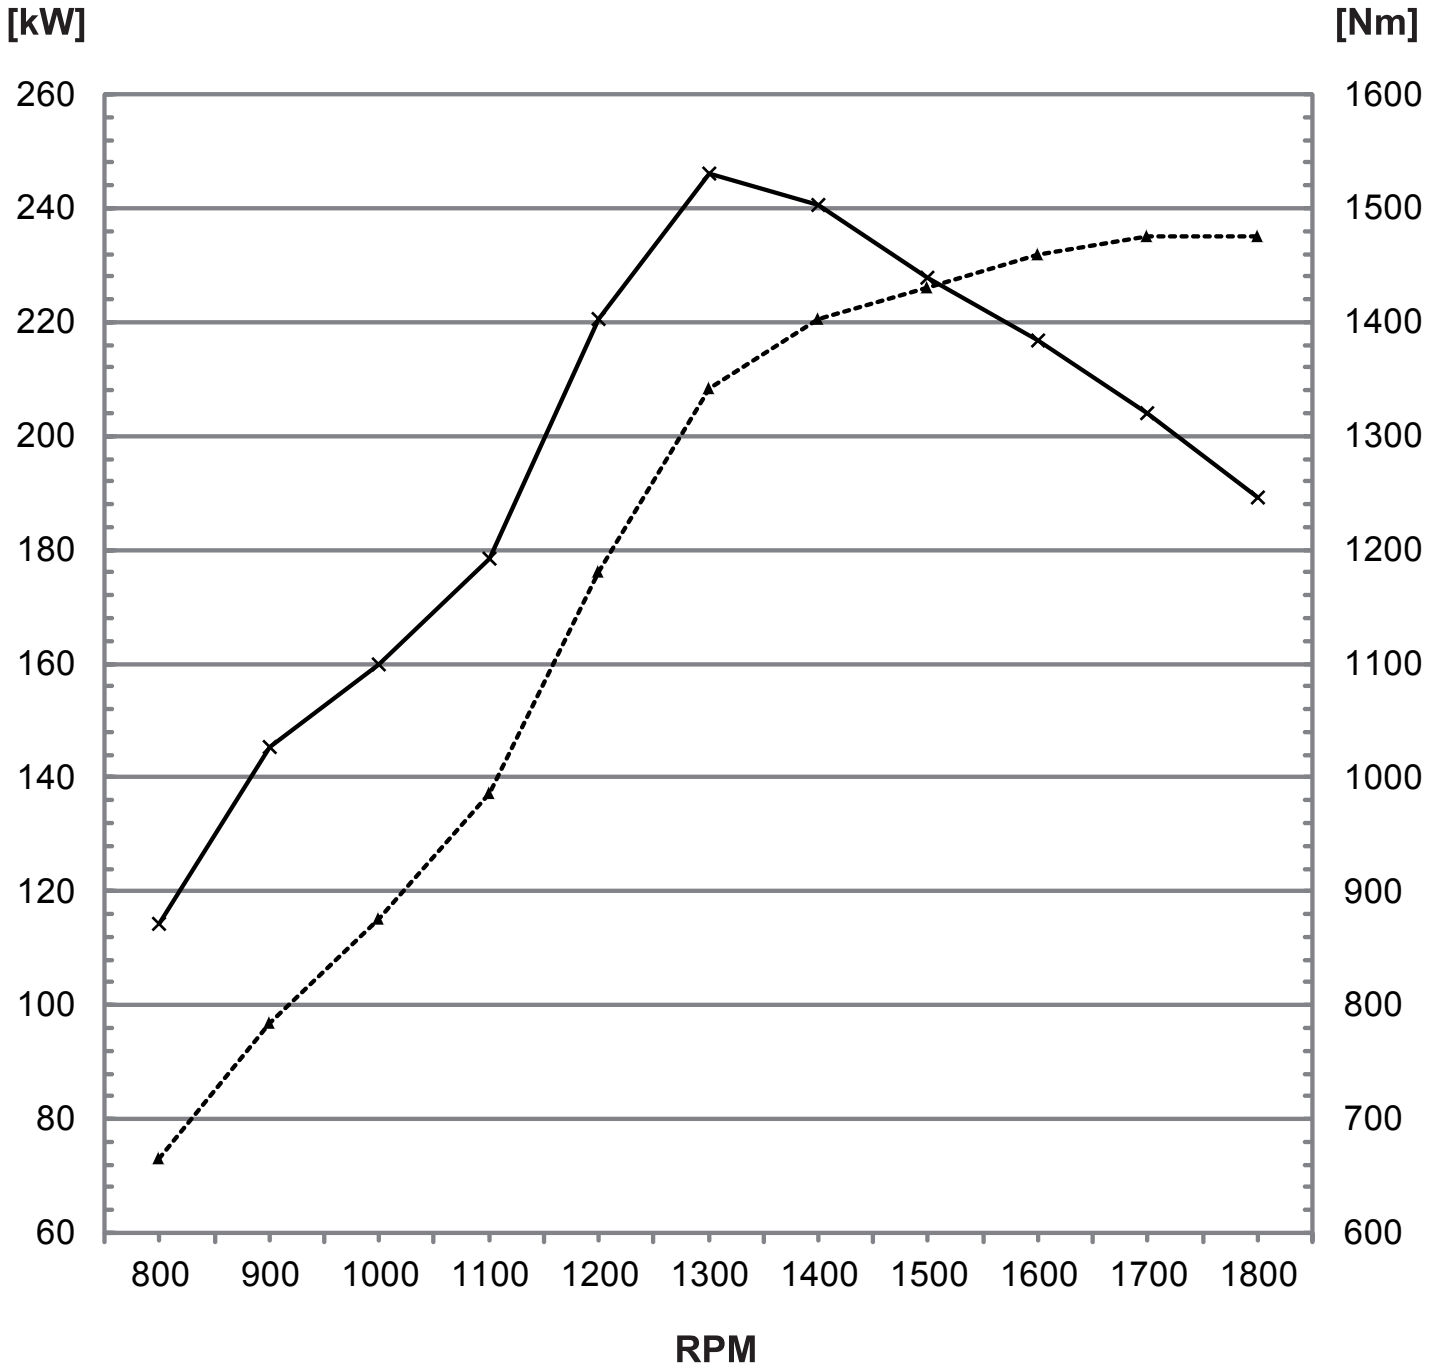

# **WEICHAI**

WEICHAI POWER CO., LTD.  
[www.weichai.com](http://www.weichai.com)

---▲--- WD615.46 [kW]

—×— WD615.46 [Nm]

Distributed By:

www.dinatek.ec

Manufacturer: Weichai Power Co., Ltd

Address: 197 A, Fushou East Street, High-Tech  
Development Zone, Weifang, China