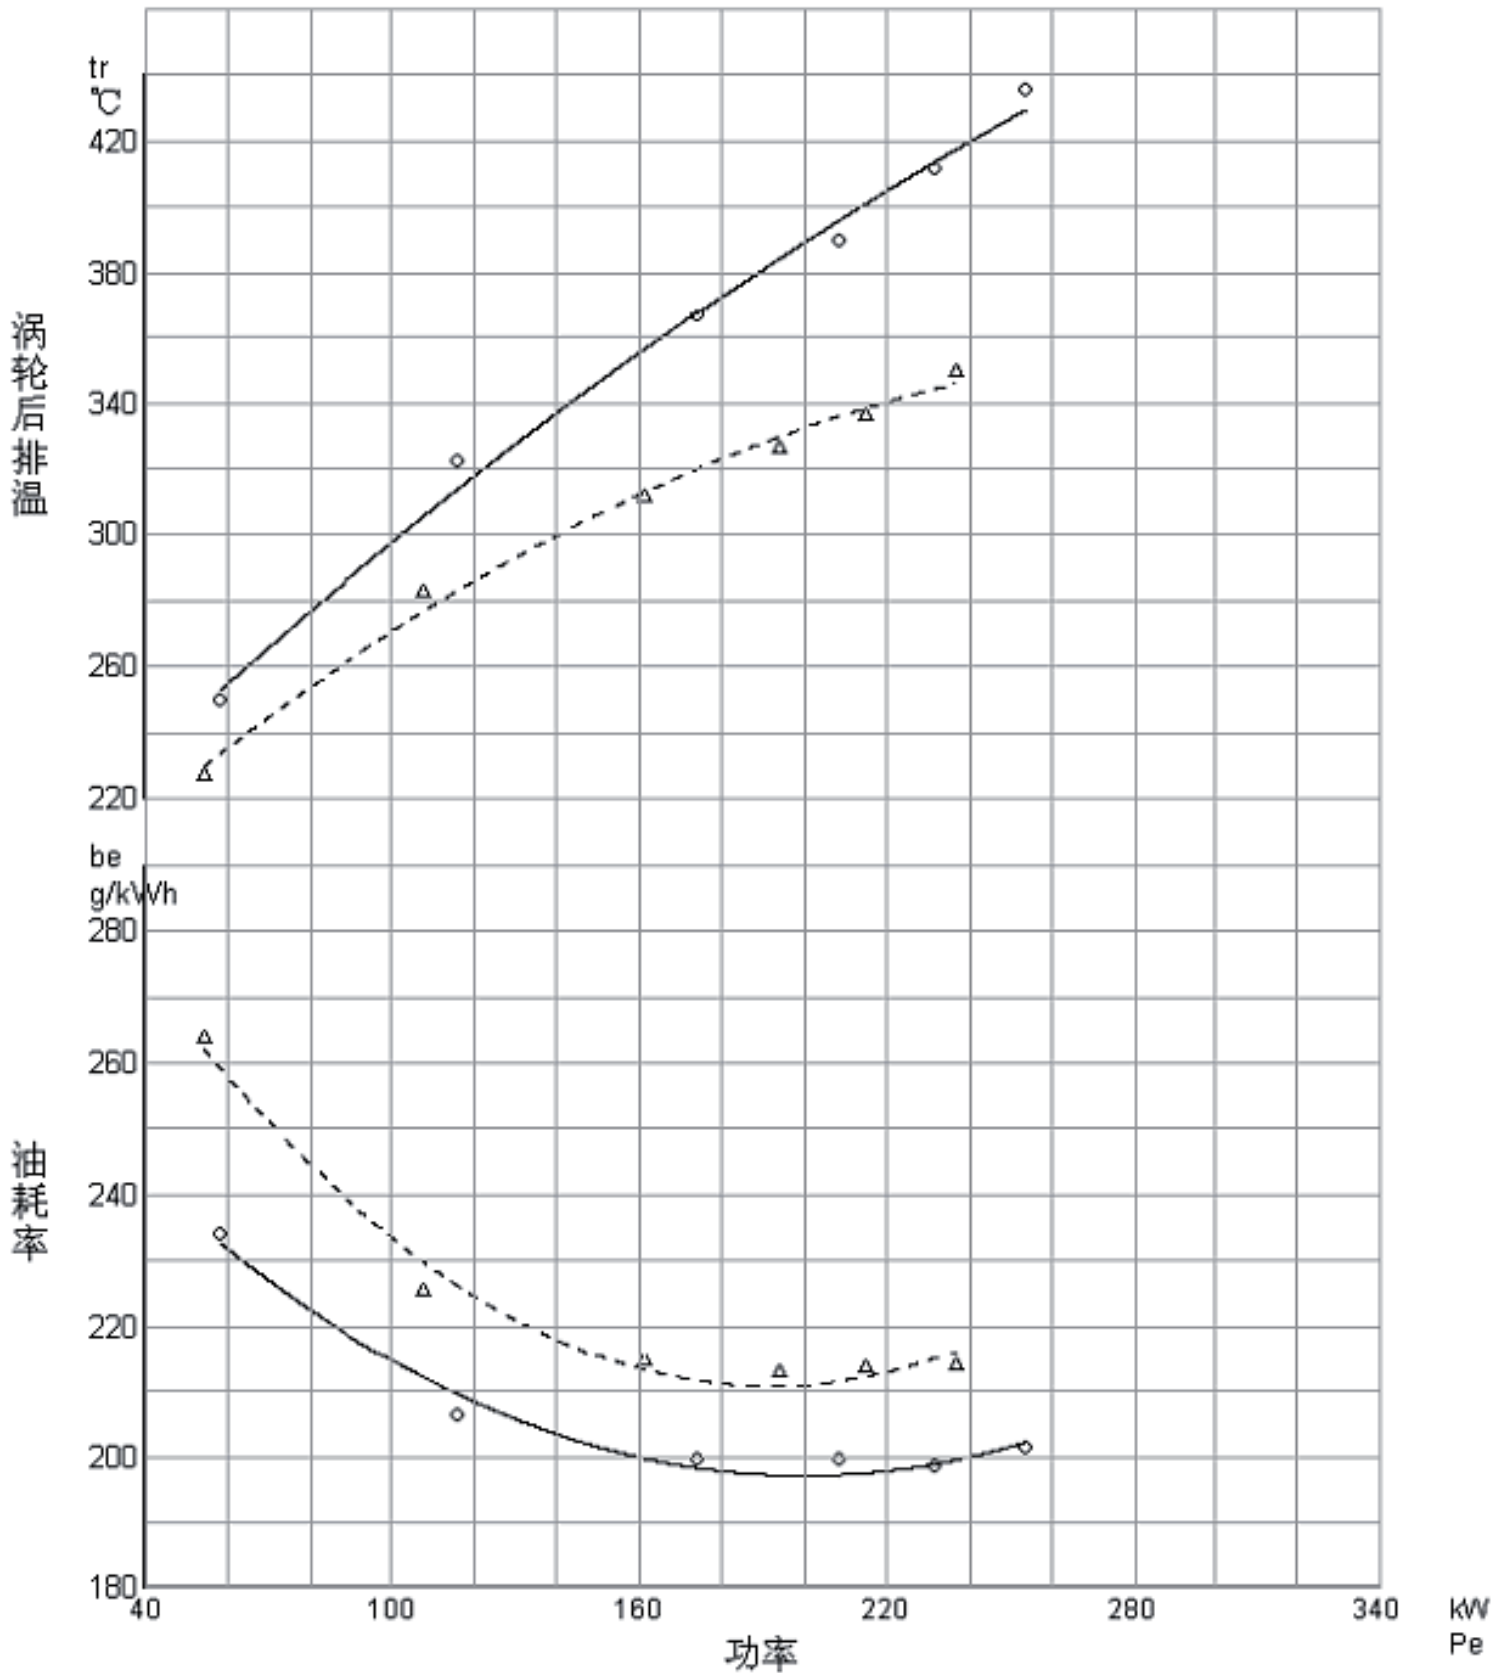

# **WEICHAI**

WEICHAI POWER CO., LTD.  
[www.weichai.com](http://www.weichai.com)

kW vs. Fuel Consumption vs. T

- ——— WD61842D原机负荷特性曲线
- △ — — — WD61842CD装附件后的负荷特性曲线

Distributed By:

www.dinatek.ec

Manufacturer: Weichai Power Co., Ltd  
Address: 197 A, Fushou East Street, High-Tech  
Development Zone, Weifang, China  
www.weichai.com