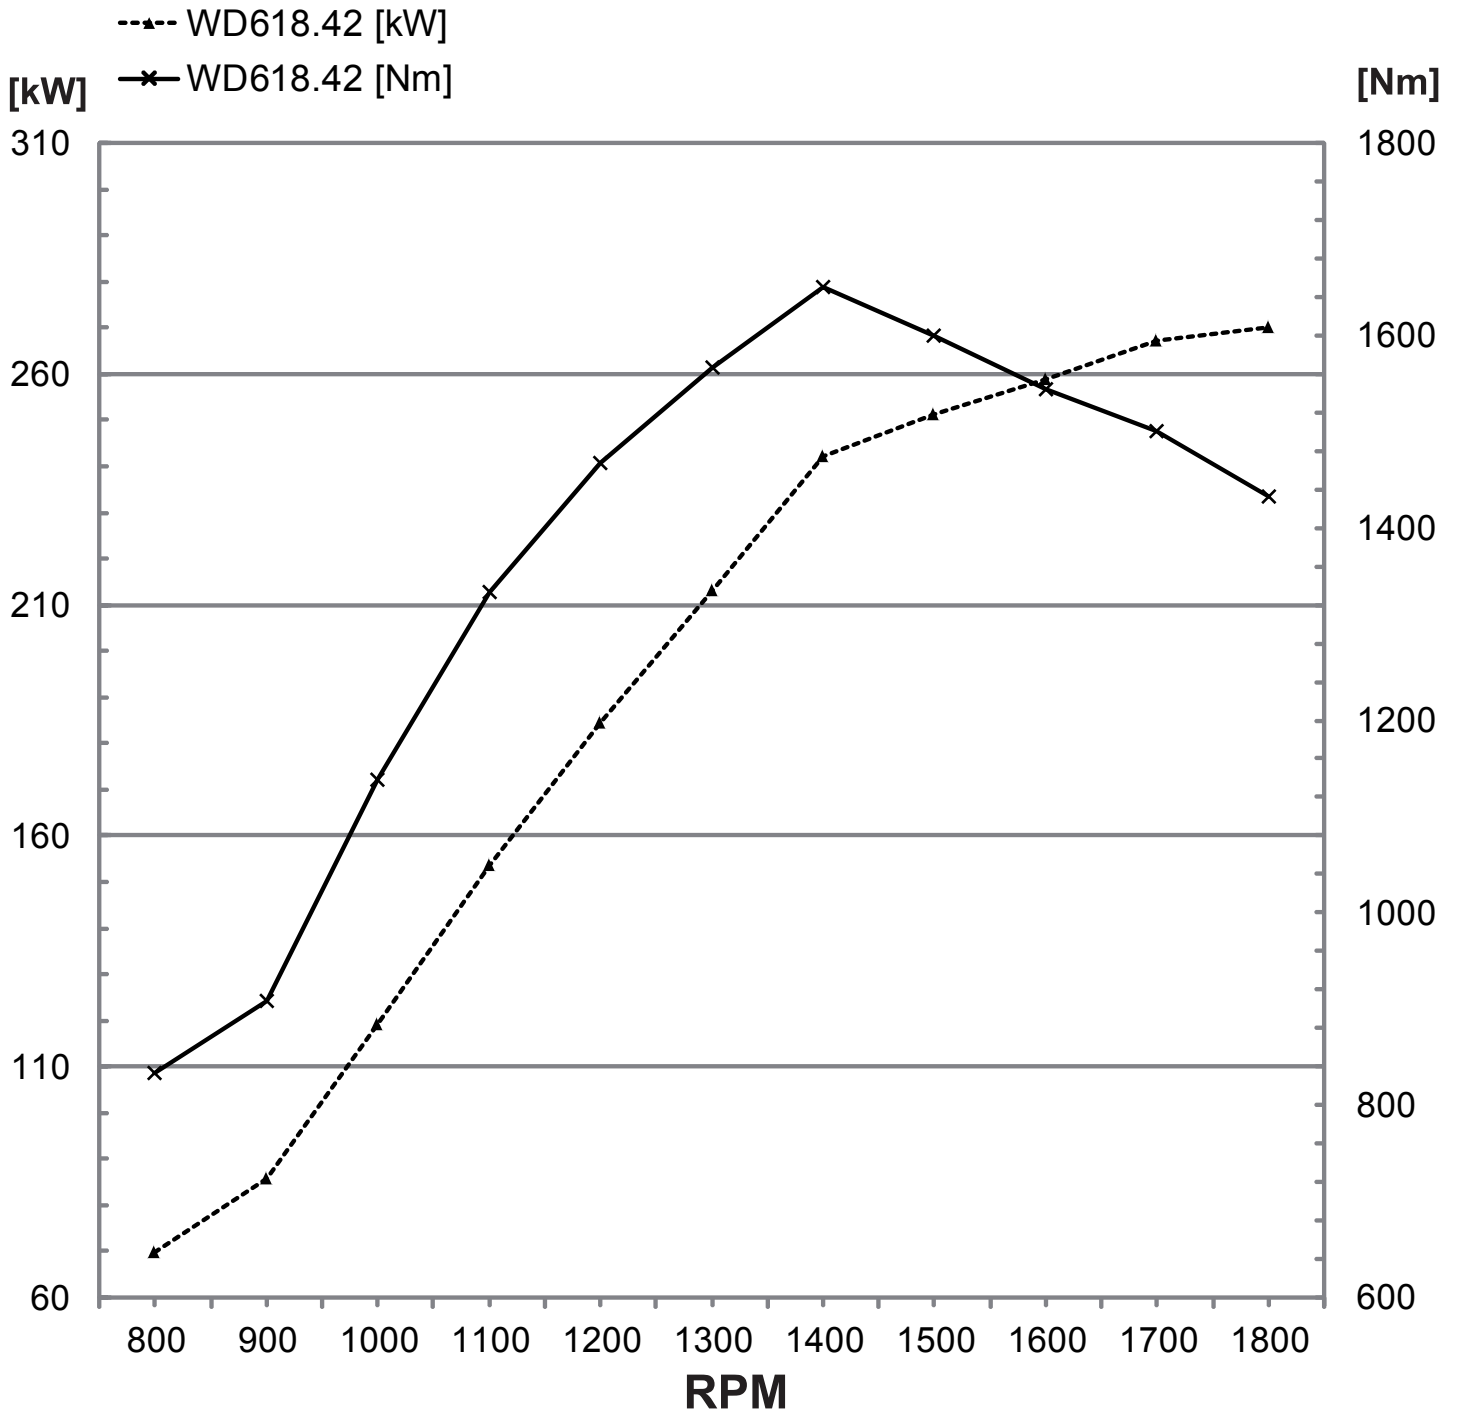

# **WEICHAI**

WEICHAI POWER CO., LTD.  
[www.weichai.com](http://www.weichai.com)

kW vs. Fuel Consumption vs. T

- ——— WD61842D原机负荷特性曲线
- △ — — — WD61842CD装附件后的负荷特性曲线

Distributed By:

www.dinatek.ec

Manufacturer: Weichai Power Co., Ltd  
Address: 197 A, Fushou East Street, High-Tech  
Development Zone, Weifang, China  
www.weichai.com