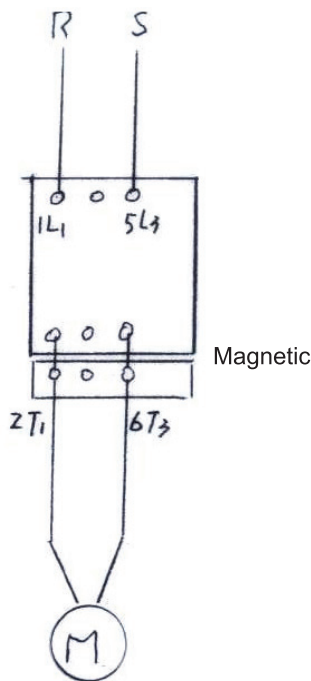

## Wiring Diagram for Aerator Electric Motors

**ZH-286**  
3Phase/60HZ /440V

**ZHS-H24**  
1Phase/60HZ /440V

**Advertencia:** La conexión está configurada de fábrica para acoplar los arrancadores magneticos incluidos de fábrica TECO-Westinghouse

ZH-286: If the motor reverse, you can change R and S; or S and T; or R and T.

ZHS-H24: If the motor reverse, you can change the red line of motor NO.5 and NO.6