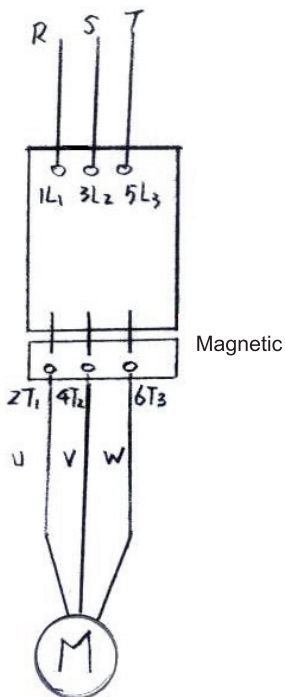

## Wiring Diagram for Aerator Electric Motors

**ZH-286**  
3Phase/60HZ /440V

**ZHS-H24**  
1Phase/60HZ /440V

**Advertencia:** La conexión está configurada de fábrica para acoplar los arrancadores magneticos incluidos de fábrica TECO-Westinghouse

ZH-286: If the motor reverse, you can change R and S; or S and T; or R and T.

ZHS-H24: If the motor reverse, you can change the red line of motor NO.5 and NO.6