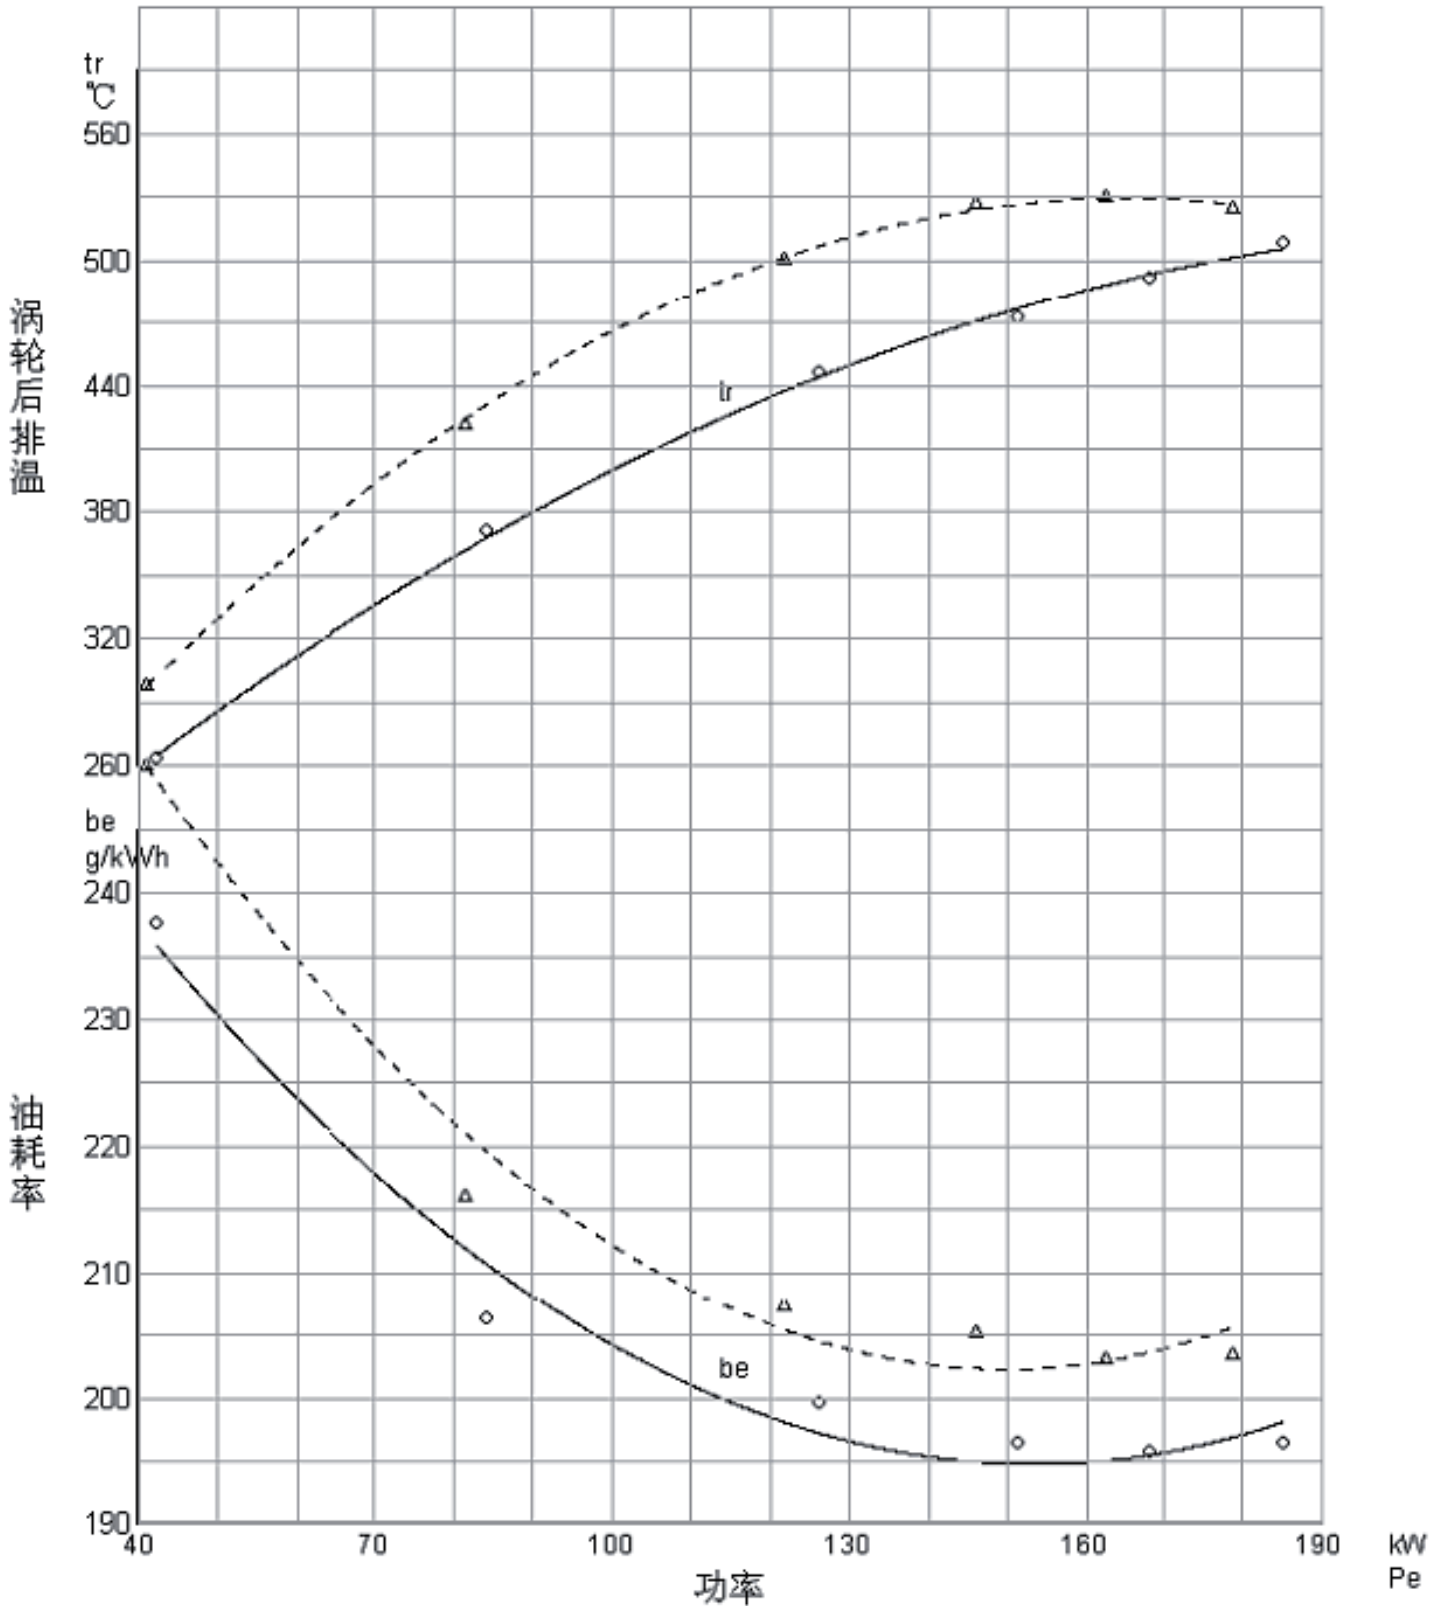

Technical Specifications

WD615.68-15

WEICHAI

WEICHAI POWER CO., LTD.
www.weichai.com

kW vs. Fuel Consumption vs. T WD615-68D15

- ◇ ——— WD61568D-15原机负荷特性曲线
- △ — — — WD61568D-15装附件后的负荷特性曲线

Distributed By:

www.dinatek.ec