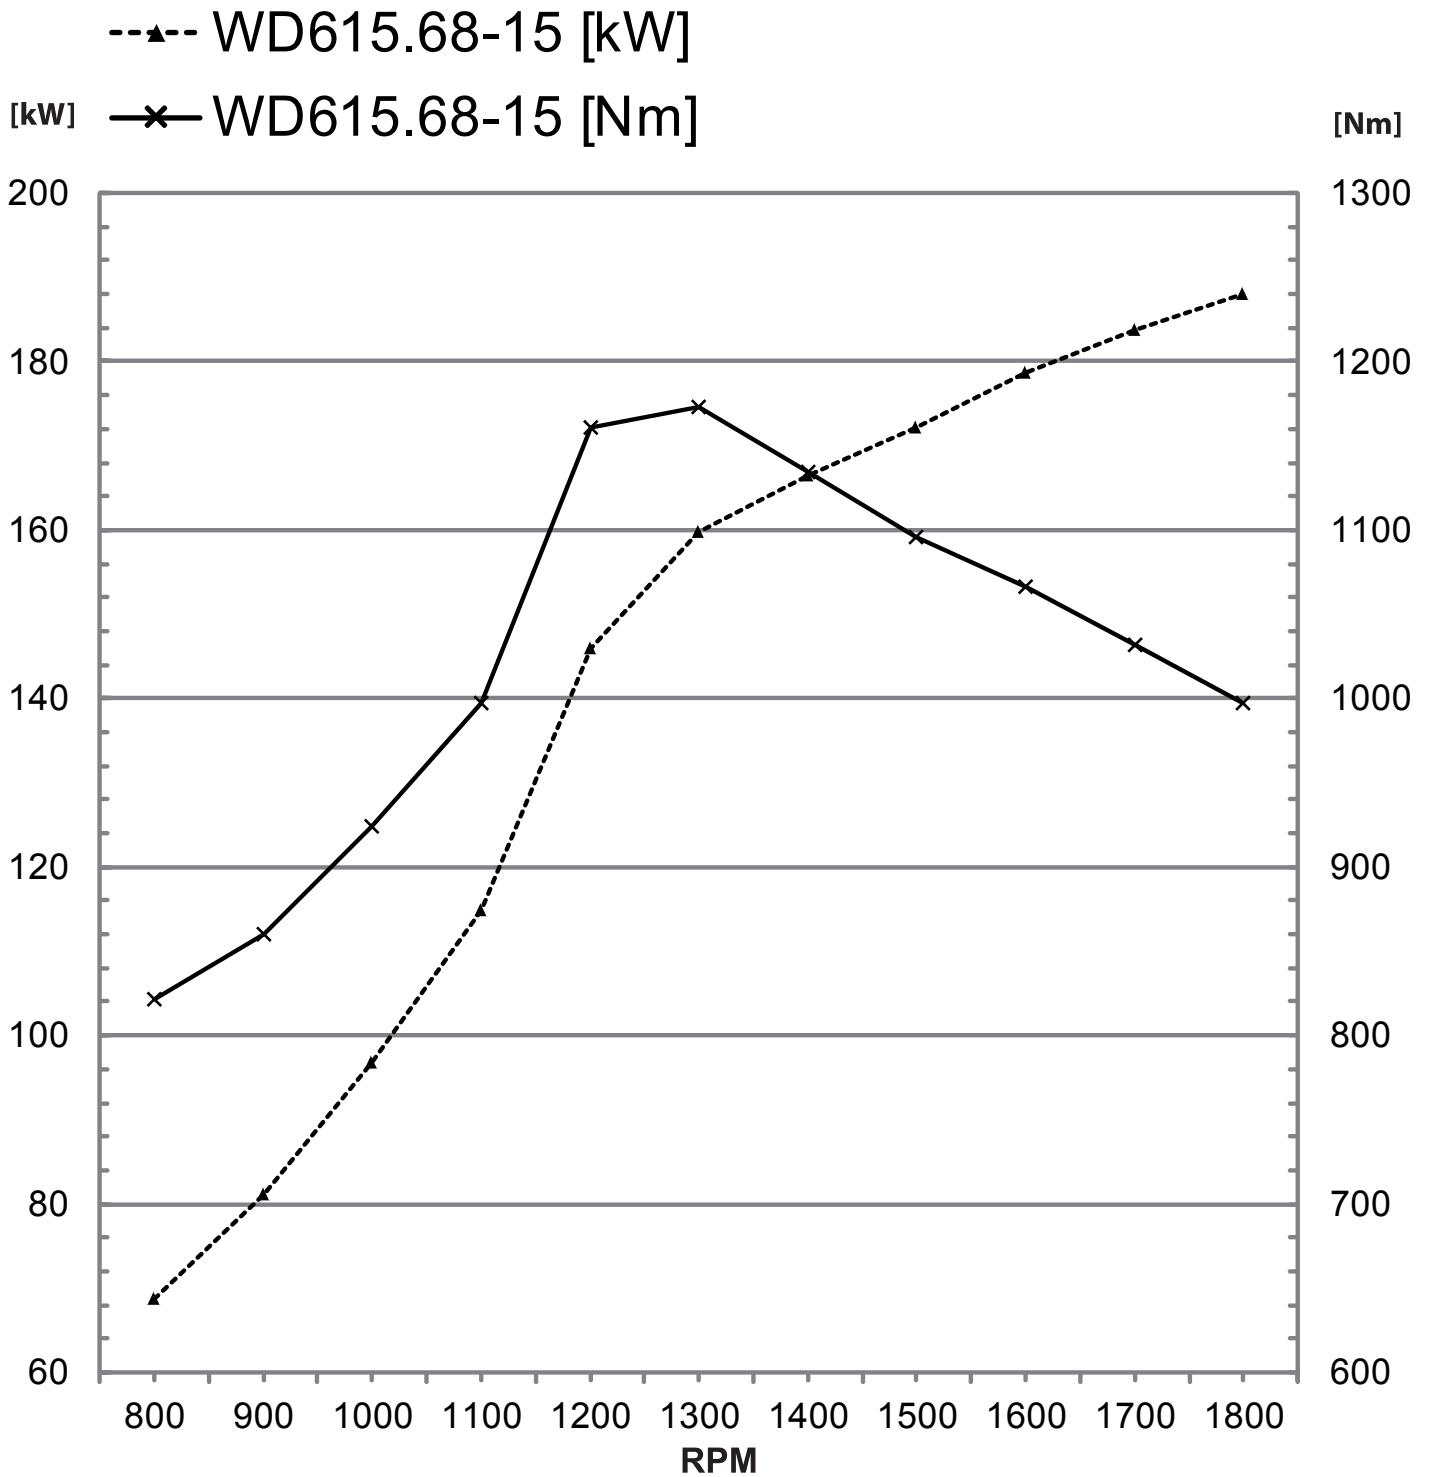

Technical Specifications

WD615.68-15

WEICHAI

WEICHAI POWER CO., LTD.
www.weichai.com

kW vs. Fuel Consumption vs. T WD615-68D15

- ◇ ——— WD61568D-15原机负荷特性曲线
- △ — — — WD61568D-15装附件后的负荷特性曲线

Distributed By:

www.dinatek.ec